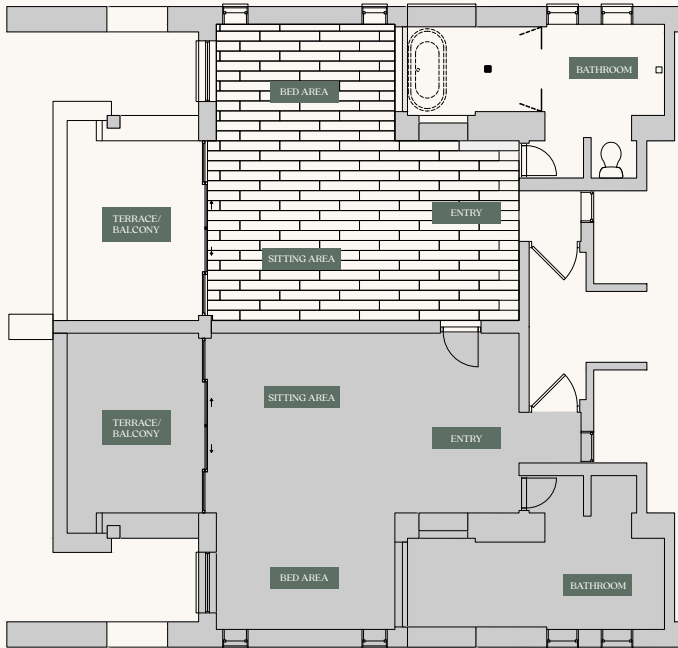

FLOOR PLAN

Beachfront Junior Suite

CONTACT US
reservations@peterisland.net

Peter
Island
RESORT